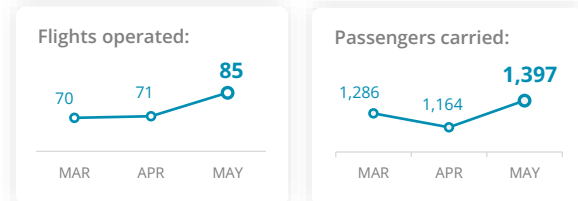

UN HUMANITARIAN AIR SERVICE (UNHAS)

SOURCE: UNHAS YEMEN, MAY 2024

WFP EMERGENCY CLASSIFICATION:

CORPORATE ATTENTION

For more information, see the WFP Yemen Situation Report #5, May 2024. See also the Yemen Emergency page on WFP.org.