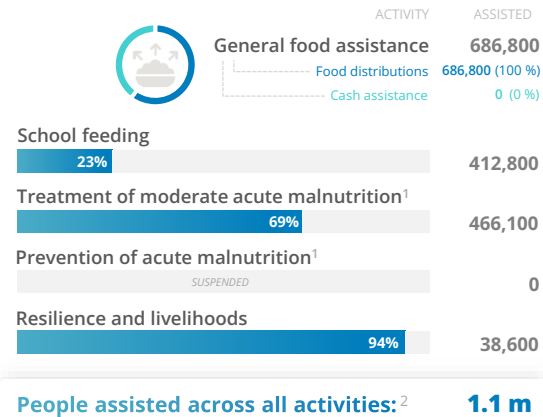

OPERATIONAL PROFILE

By activity (percent reached of operational plan)

2024 TOP DONORS

By confirmed contributions

- United States of America
- Republic of Korea
- Germany
- United Nations Central Emergency Response Fund
- Kingdom of Saudi Arabia