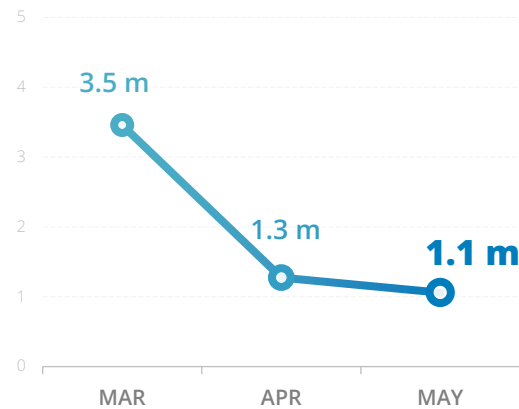

Yemen

PEOPLE ASSISTED

All activities

SOURCE: WFP YEMEN, MAY 2024