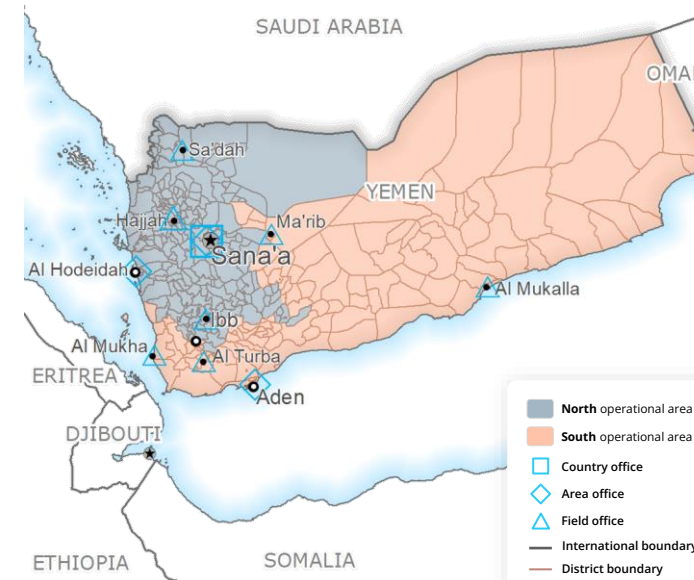

WFP YEMEN OPERATIONAL PRESENCE