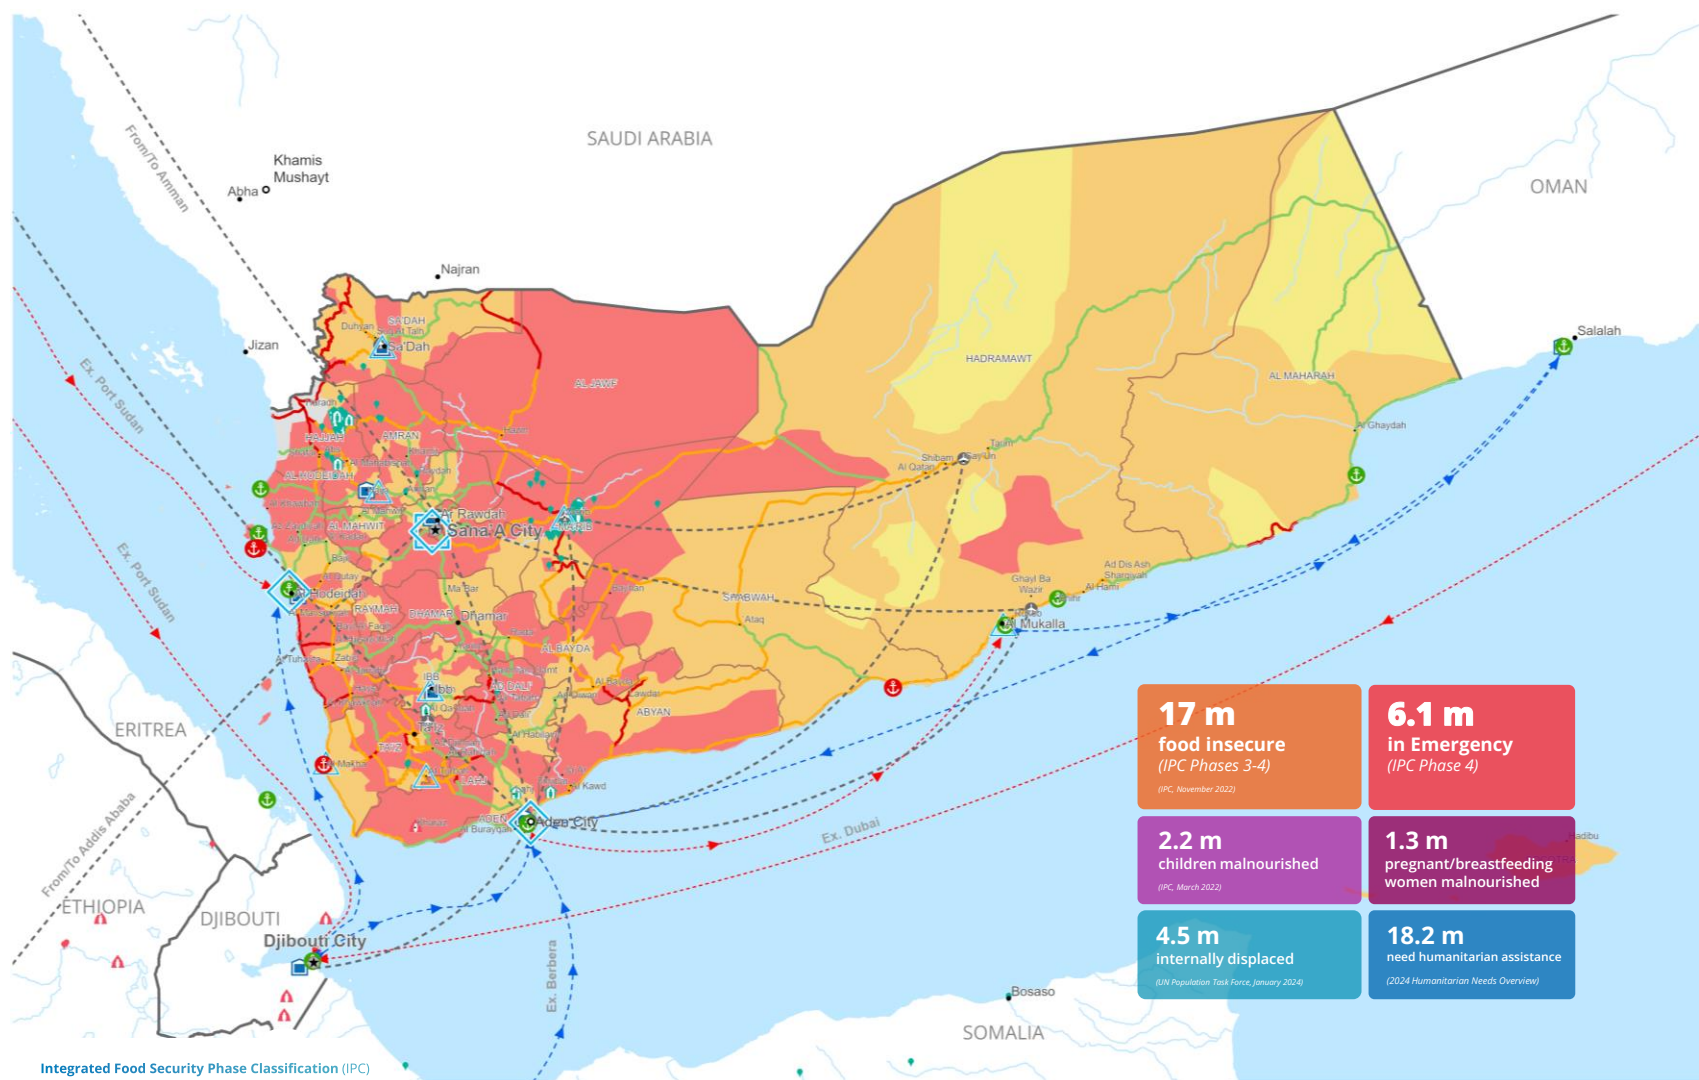

SOURCE: WFP, AS OF 31 MAY 2024

FUNDING

Yemen interim country strategic plan (2023 - 2025)

6-MONTH NET FUNDING REQUIREMENT:

US$ 1.29 bn

June - November 2024

SOURCE: WFP, MAY 2024

Integrated Food Security Phase Classification (IPC)
October - December 2022 Projection

No data	Crisis (Phase 3)	Country Office	Field Office	Port Closed	UNHAS Connection	Road Open	IDP Camp	Refugee Camp	National Capital	International Boundary
Minimal (Phase 2)	Emergency (Phase 4)	Area Office	Warehouse	Port Operational	UNHAS Route	Road with Restricted Access	IDP Center	Refugee Center	Major Town	Governorate Boundary
Stressed (Phase 2)	Famine (Phase 5)			Port with Restricted Access	Supply Route Open	Road Closed	IDP Location	Refugee Location	Intermediate Town	River
					Supply Route Closed				Small Town	

Produced by the WFP Yemen Country Office in coordination with the WFP Operations Centre (OPSCEN) and the WFP Regional Bureau for the Middle East, Northern Africa, and Eastern Europe. This dashboard is based on best available information at the time of production. Information on future updates may vary as new information becomes available. The boundaries and names and the designations used on these maps do not imply official endorsement or acceptance by the United Nations.