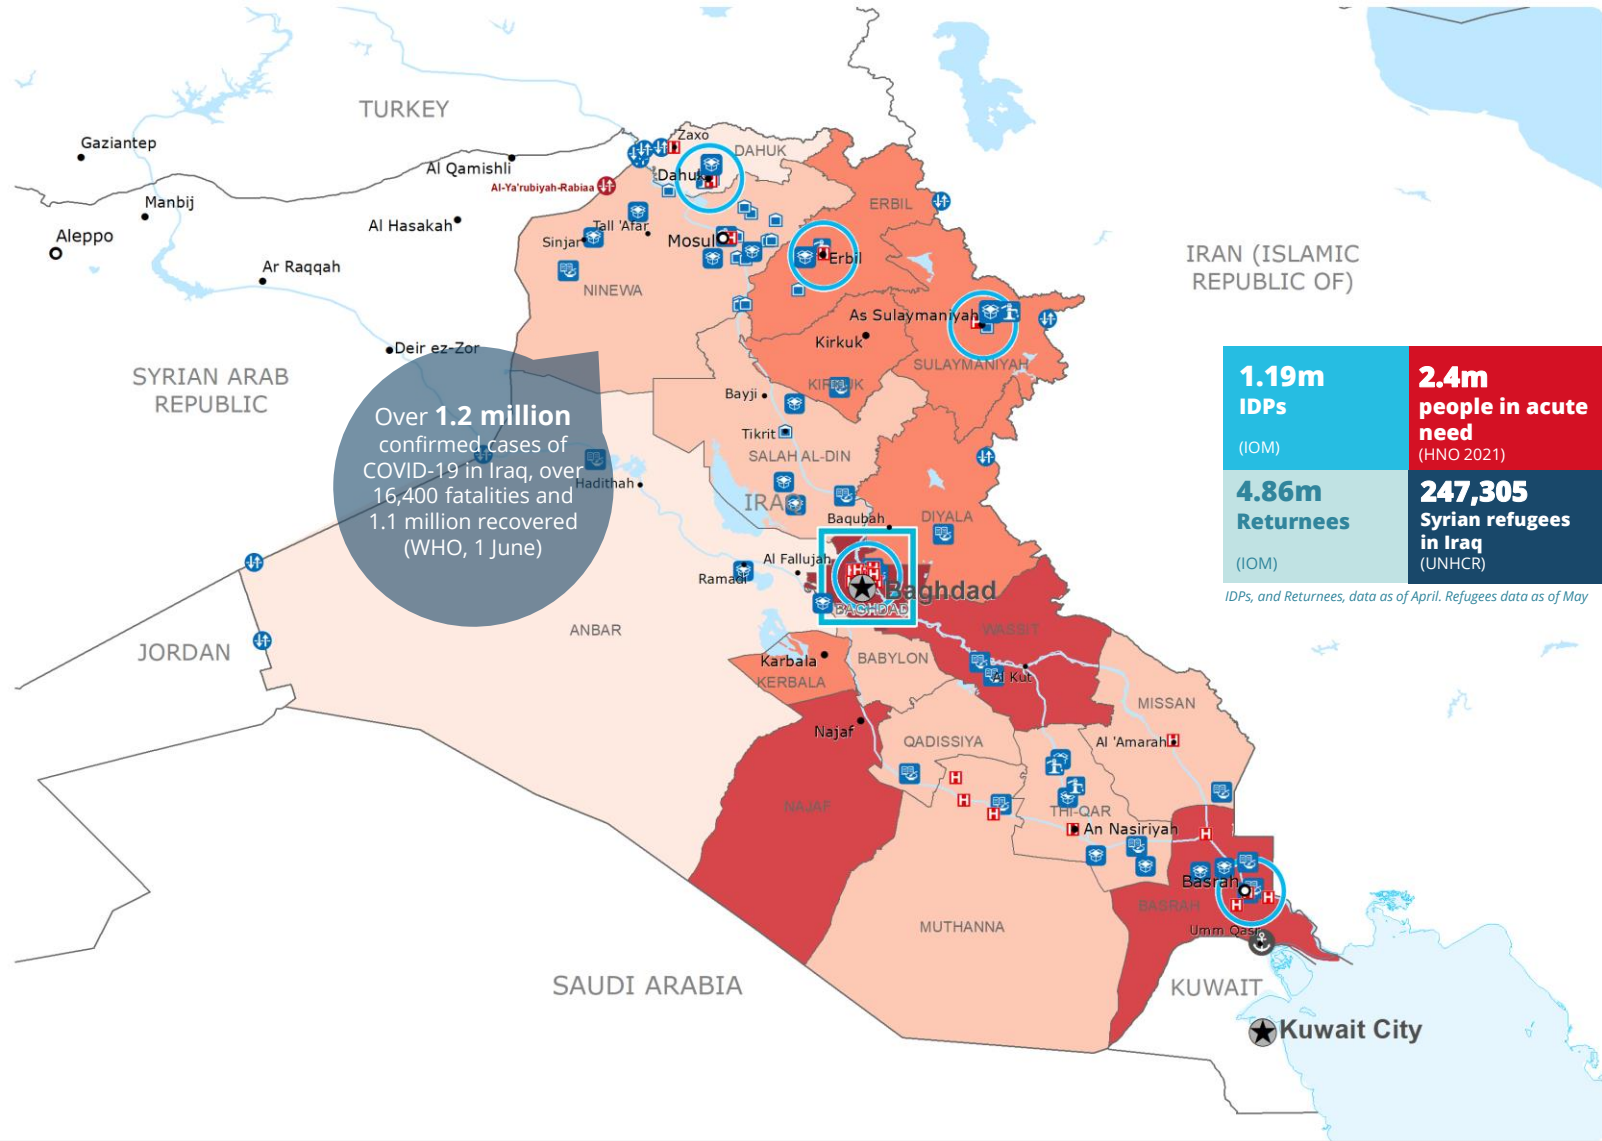

Iraq

PEOPLE ASSISTED

Iraq Country Strategic Plan (CSP)

OPERATIONAL PROFILE

OPERATIONAL UPDATES

Activity	Status	WFP Response
GFA IDPs	✓	All IDPs and refugees have been reached.
GFA Refugees	✓	
School Feeding	✓	Suspended due to school closures; Girls Education Project with UNICEF commenced.
EMPACT (Food For Training)	✓	Online classes for the year 2021 have started
Food For Assets	✓	WFP is preparing for new urban and rural livelihoods projects

✓ Ongoing ⚠ Partially Suspended ✗ Suspended

SOURCE: WFP, 31 MAY 2021

IDPs BY LOCATION

1.19m IDPs (IOM)	2.4m people in acute need (HNO 2021)
4.86m Returnees (IOM)	247,305 Syrian refugees in Iraq (UNHCR)

IDPs, and Returnees, data as of April. Refugees data as of May

WFP-LED AND SUPPORTED CLUSTERS

- COVID-19 Hospitals
- Activity 1 (food/cash assistance)
- Activity 2 (livelihood/EMPACT)
- School Feeding
- COVID-19 Cases by Governorate as of 5th May 2021
- 45,001 - 60,000
- 60,001 - 122,000
- 122,001 - 405,000
- ≤20,000
- 20,001 - 45,000
- Country Office
- Area Office
- Sub Office
- Border Crossing Point (Open)
- Border Crossing Point (Closed)
- Warehouse
- National Capital
- Major Town
- Intermediate Town
- Small Town
- International Boundary
- Governorate Boundary
- Surface Waterbody
- River

Sources: WFP, UNGIWG, GAUL, GLCSC, OCHA, MSNA/HNO, IOM
The designations employed and the presentation of material in the map(s) do not imply the expression of any opinion on the part of WFP concerning the legal or constitutional status of any country, territory, city or sea, or concerning the delimitation of its frontiers or boundaries. © World Food Programme 2021.