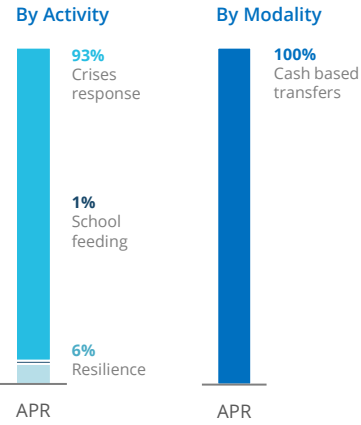

Iraq

PEOPLE ASSISTED

Iraq Country Strategic Plan (CSP)

OPERATIONAL PROFILE

OPERATIONAL UPDATES

Activity	Status	WFP Response
GFA IDPs	✓	All IDPs and refugees have been reached.
GFA Refugees	✓	
School Feeding	✓	Suspended due to school closures; Girls Education Project with UNICEF commenced.
EMPACT (Food For Training)	✓	Online classes for the year 2021 have started
Food For Assets	✓	WFP is preparing for new urban and rural livelihoods projects

✓ Ongoing ⚠ Partially Suspended ✗ Suspended

SOURCE: WFP, 31 MAY 2021

IDPs BY LOCATION

1.19m IDPs (IOM)	2.4m people in acute need (HNO 2021)
4.86m Returnees (IOM)	247,305 Syrian refugees in Iraq (UNHCR)

IDPs, and Returnees, data as of April. Refugees data as of May