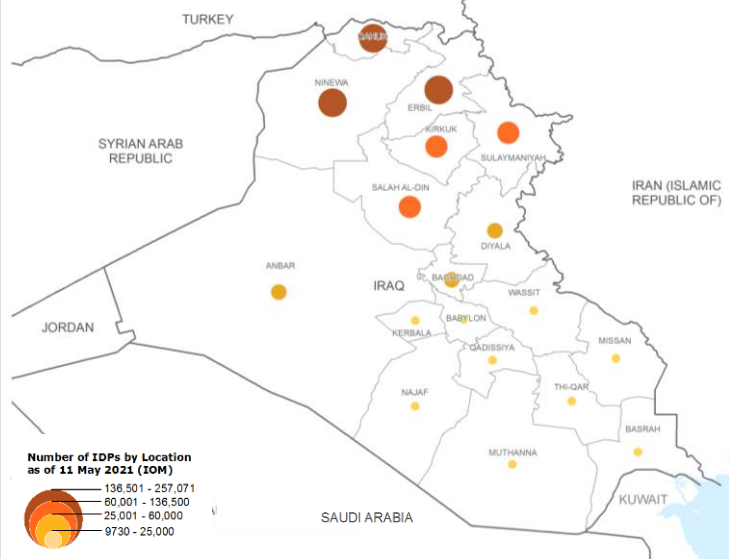

Iraq

PEOPLE ASSISTED

Iraq Country Strategic Plan (CSP)

OPERATIONAL PROFILE

OPERATIONAL UPDATES

Activity	Status	WFP Response
GFA IDPs	✓	All IDPs and refugees have been reached.
GFA Refugees	✓	
School Feeding	✓	Suspended due to school closures; Girls Education Project with UNICEF commenced.
EMPACT (Food For Training)	✓	Online classes for the year 2021 have started
Food For Assets	✓	WFP is preparing for new urban and rural livelihoods projects

✓ Ongoing ⚠ Partially Suspended ✗ Suspended

SOURCE: WFP, 31 MAY 2021

IDPs BY LOCATION

1.19m IDPs (IOM)	2.4m people in acute need (HNO 2021)
4.86m Returnees (IOM)	247,305 Syrian refugees in Iraq (UNHCR)

IDPs, and Returnees, data as of April. Refugees data as of May

WFP-LED AND SUPPORTED CLUSTERS

- COVID-19 Hospitals
- Activity 1 (food/cash assistance)
- Activity 2 (livelihood/EMPACT)
- School Feeding
- COVID-19 Cases by Governorate as of 5th May 2021
- 45,001 - 60,000
- 60,001 - 122,000
- 122,001 - 405,000
- ≤20,000
- 20,001 - 45,000
- Country Office
- Area Office
- Sub Office
- Border Crossing Point (Open)
- Border Crossing Point (Closed)
- Warehouse
- National Capital
- Major Town
- Intermediate Town
- Small Town
- International Boundary
- Governorate Boundary
- Surface Waterbody
- River