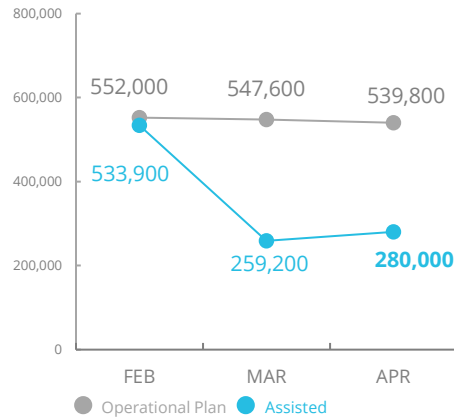

Iraq

PEOPLE ASSISTED

Iraq Country Strategic Plan (CSP)

OPERATIONAL PROFILE

OPERATIONAL UPDATES

Activity	Status	WFP Response
GFA IDPs	✓	All IDPs and refugees have been reached.
GFA Refugees	✓	
School Feeding	✓	Suspended due to school closures; Girls Education Project with UNICEF commenced.
EMPACT (Food For Training)	✓	Online classes for the year 2021 have started
Food For Assets	✓	WFP is preparing for new urban and rural livelihoods projects

✓ Ongoing ⚠ Partially Suspended ✗ Suspended

SOURCE: WFP, 31 MAY 2021

IDPs BY LOCATION

1.19m IDPs (IOM)	2.4m people in acute need (HNO 2021)
4.86m Returnees (IOM)	247,305 Syrian refugees in Iraq (UNHCR)

IDPs, and Returnees, data as of April. Refugees data as of May

FUNDING

Iraq Country Strategic Plan (CSP)

July - December 2021
Net funding requirements

US\$ 33.7m

RESPONSE REQUIREMENTS:
US\$135m

AVERAGE MONTHLY FUNDING REQUIREMENTS (6 Months -US\$)

8.0m

EXPECTED SHORTFALLS