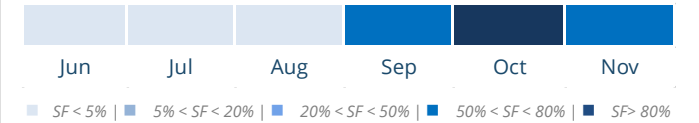

✓ Ongoing ⚠ Partially Suspended ✗ Suspended

SOURCE: WFP, 31 MAY 2021

IDPs BY LOCATION

1.19m IDPs (IOM)	2.4m people in acute need (HNO 2021)
4.86m Returnees (IOM)	247,305 Syrian refugees in Iraq (UNHCR)

IDPs, and Returnees, data as of April. Refugees data as of May

FUNDING

Iraq Country Strategic Plan (CSP)

July - December 2021
Net funding requirements

US\$ 33.7m

RESPONSE REQUIREMENTS:
US\$135m

AVERAGE MONTHLY FUNDING REQUIREMENTS (6 Months -US\$)

8.0m

EXPECTED SHORTFALLS

WFP-LED AND SUPPORTED CLUSTERS

- COVID-19 Hospitals
- Activity 1 (food/cash assistance)
- Activity 2 (livelihood/EMPACT)
- School Feeding
- COVID-19 Cases by Governorate as of 5th May 2021
- 45,001 - 60,000
- 60,001 - 122,000
- 122,001 - 405,000
- ≤20,000
- 20,001 - 45,000
- Country Office
- Area Office
- Sub Office
- Border Crossing Point (Open)
- Border Crossing Point (Closed)
- Warehouse
- National Capital
- Major Town
- Intermediate Town
- Small Town
- International Boundary
- Governorate Boundary
- Surface Waterbody
- River